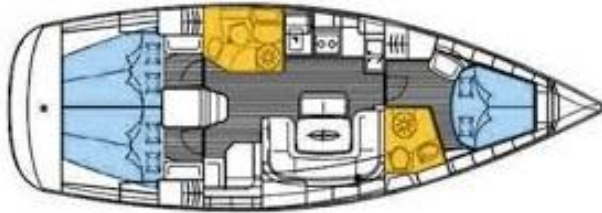

## SAILING CHARTER – PUNTA ALA (GR) Base - Bavaria 39 – “Rubycoon”

year 2006

Lenght m. 11,93

Beds 6+2

1 double cabin with bath at bow

2 double cabins at stern

2 beds in dinette

1 bath with shower in dinette