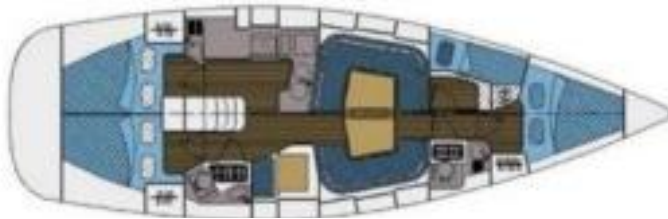

SAILING CHARTER – PUNTA ALA (GR) Base - Bavaria 39 – Elan 434i – “Calufra”

year 2005

Lenght m. 13,03
Beds 8+2
3 double cabins
1 cabin with bunk beds
2 baths

PRICE LIST 2018		euro for week
from	to	
4 august	18 august	3.800
14 july 18 august	4 august 25 august	3.400
23 june 25 august	14 july 8 september	3.000
26 may 8 september	23 june 22 september	2.700
14 april 26 september	26 may 6 october	2.500
1 january 6 october	14 april 31 december	2.200